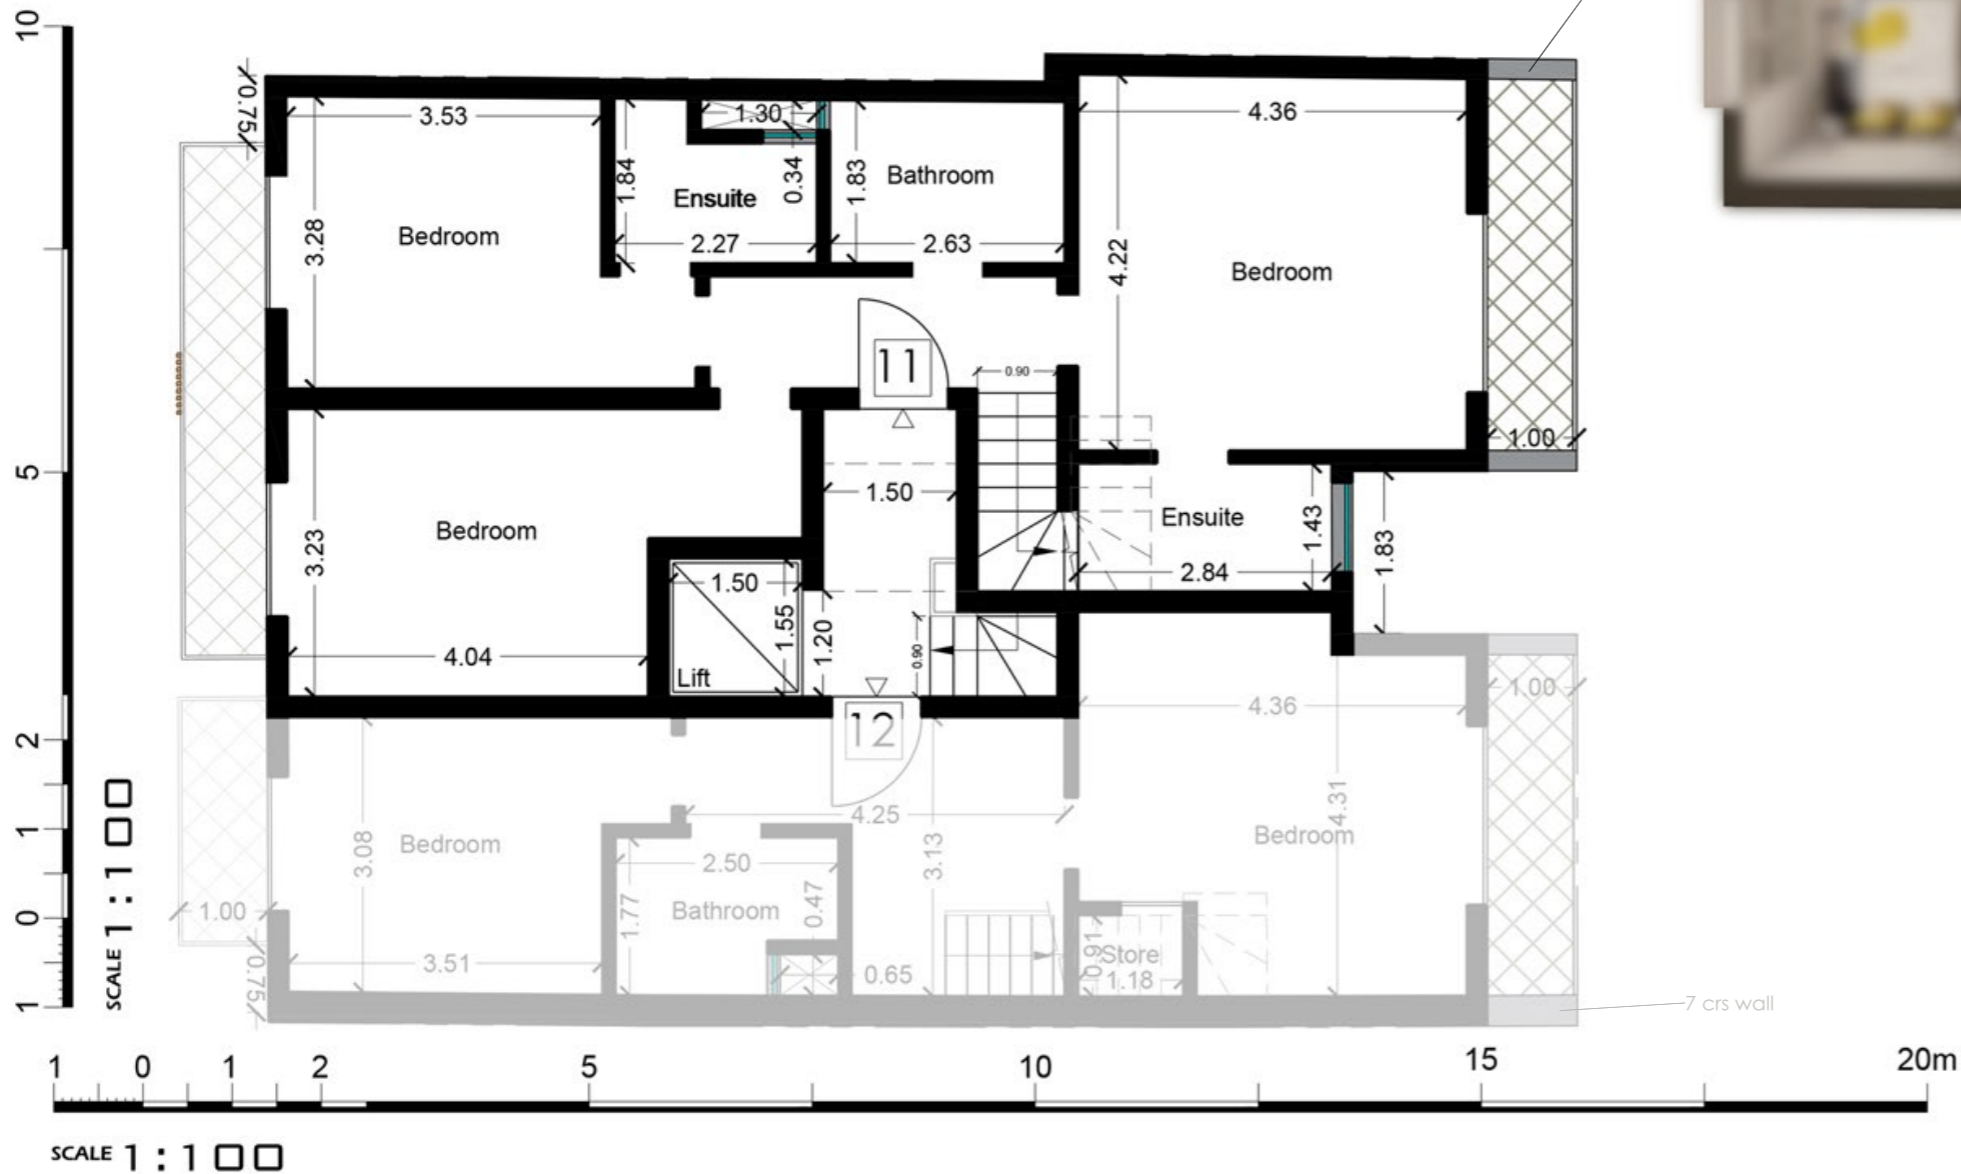

Northern Heights

Mellieha

Apartment 11
Sixth Floor (Level 6)

Artistic Impression Only
Beams may protrude with
minimum headroom of 2.1m

Internal : 79 m² External : 10.1 m²
Total Area : 89.1 m² circa

Northern Heights

Mellieha

Apartment 11
Seventh Floor (Level 7)

Artistic Impression Only
Beams may protrude with
minimum headroom of 2.1m

Internal : 47.2 m² External : 27.3 m²
Total Area : 74.5 m² circa

Northern Heights

Mellieha

Apartment 11
Roof (Level 8)

Artistic Impression Only
Beams may protrude with
minimum headroom of 2.1m

Internal : 0 m² External : 27.6 m²
Total Area : 27.6 m² circa