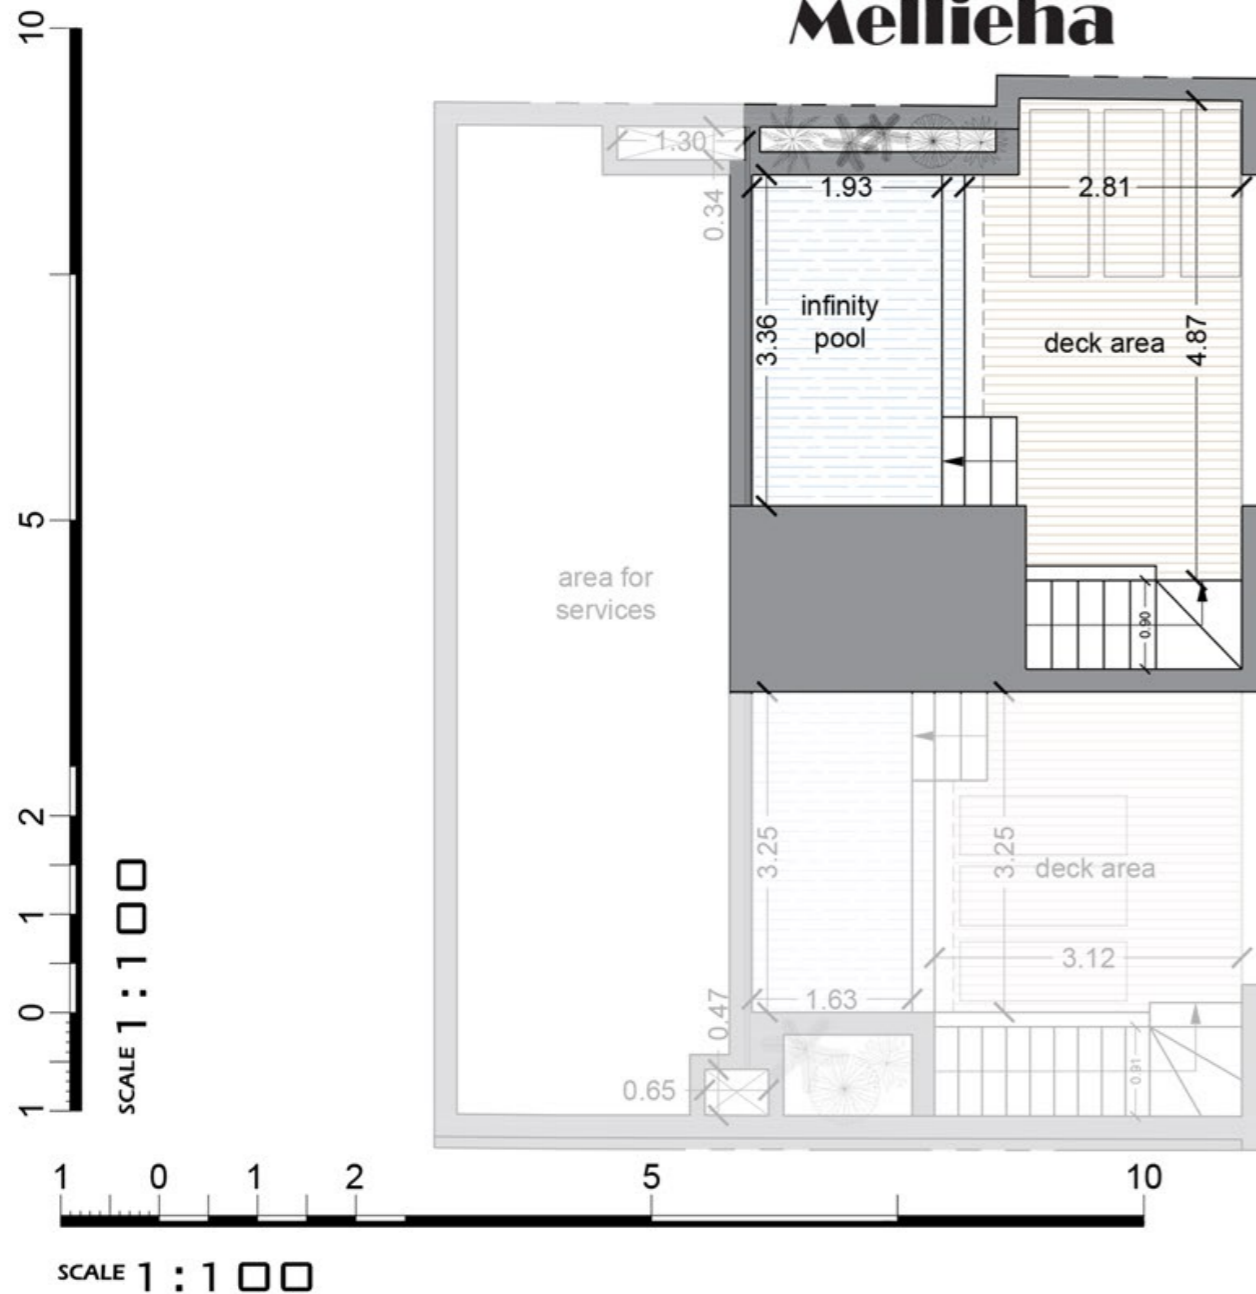

Northern Heights

Mellieha

Apartment 11
Sixth Floor (Level 6)

Artistic Impression Only
Beams may protrude with
minimum headroom of 2.1m

Internal : 79 m² External : 10.1 m²
Total Area : 89.1 m² circa

Northern Heights

Mellieha

Apartment 11
Seventh Floor (Level 7)

Artistic Impression Only
Beams may protrude with
minimum headroom of 2.1m

Internal : 47.2 m² External : 27.3 m²
Total Area : 74.5 m² circa

Northern Heights

Mellieha

Apartment 11
Roof (Level 8)

Artistic Impression Only
Beams may protrude with
minimum headroom of 2.1m

Internal : 0 m² External : 27.6 m²
Total Area : 27.6 m² circa